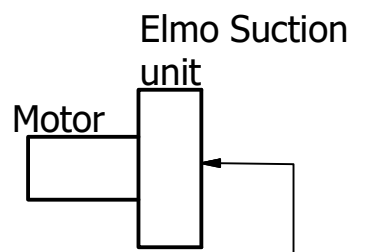

ELMO SUCTION UNIT 5,5kW

Keep this side accessible for maintenance

Drawn by: Elvar	Designed by: Bjarmi.	Approved by	Date	Date 04/11/2016	
		M505			
		Scale (1:30)	Edition	Sheet 2 / 2	