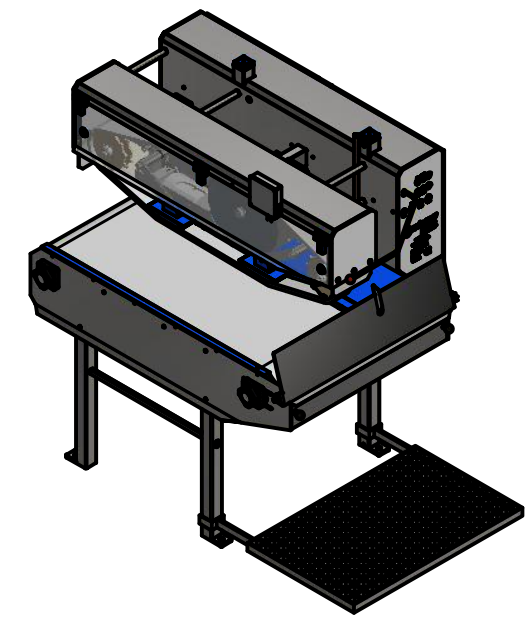

( 1 : 30 )

Drawn by: Elvar	Designed by: Bjarmi.	Approved by	Date	Date 04/11/2016	
		M505			
		Scale (1:30)	Edition	Sheet 1 / 2	