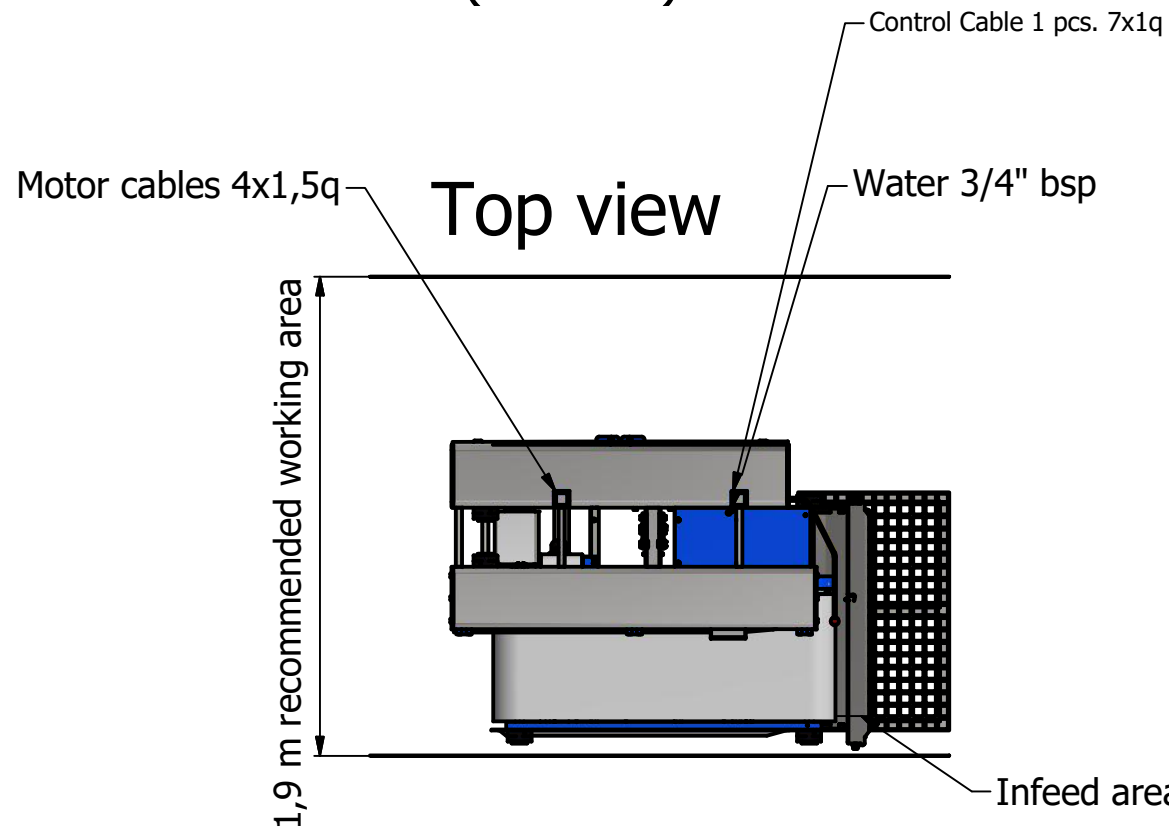

( 1 : 30 )

Drawn by: Elvar	Designed by: Bjarmi.	Approved by	Date	Date 04/11/2016	
		M505			
		Scale (1:30)	Edition	Sheet 1 / 2	