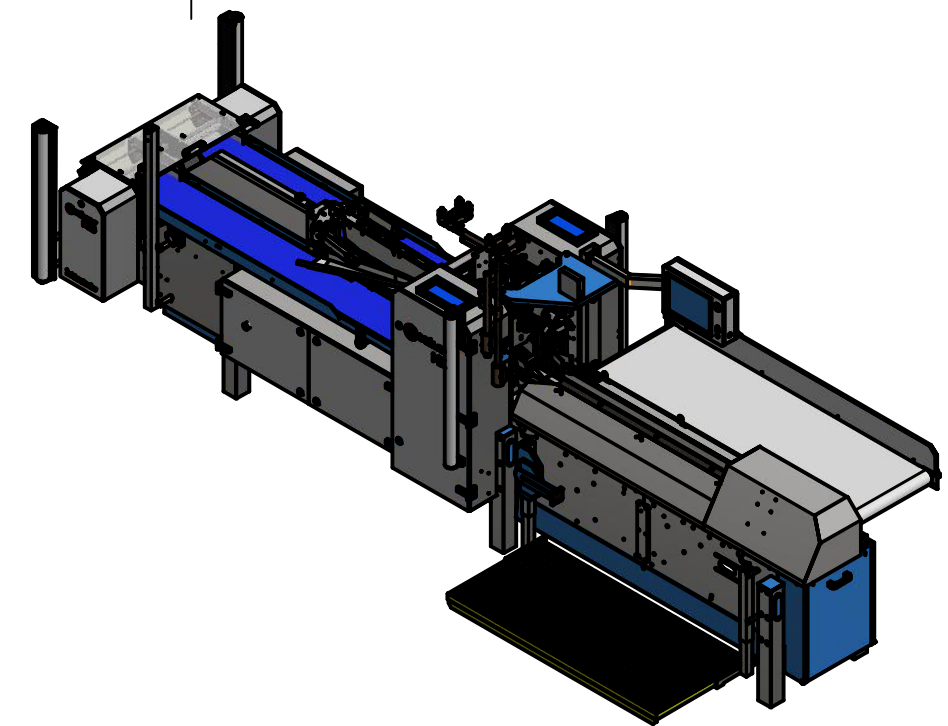

Front view

Left side view

Rear view

Top view

Drawn by: Elvar	Designed by: Bjarmi.	Approved by	Date	Date 04/11/2016	
		M725		Edition	Sheet 1 / 1
		Scale (1:30)			