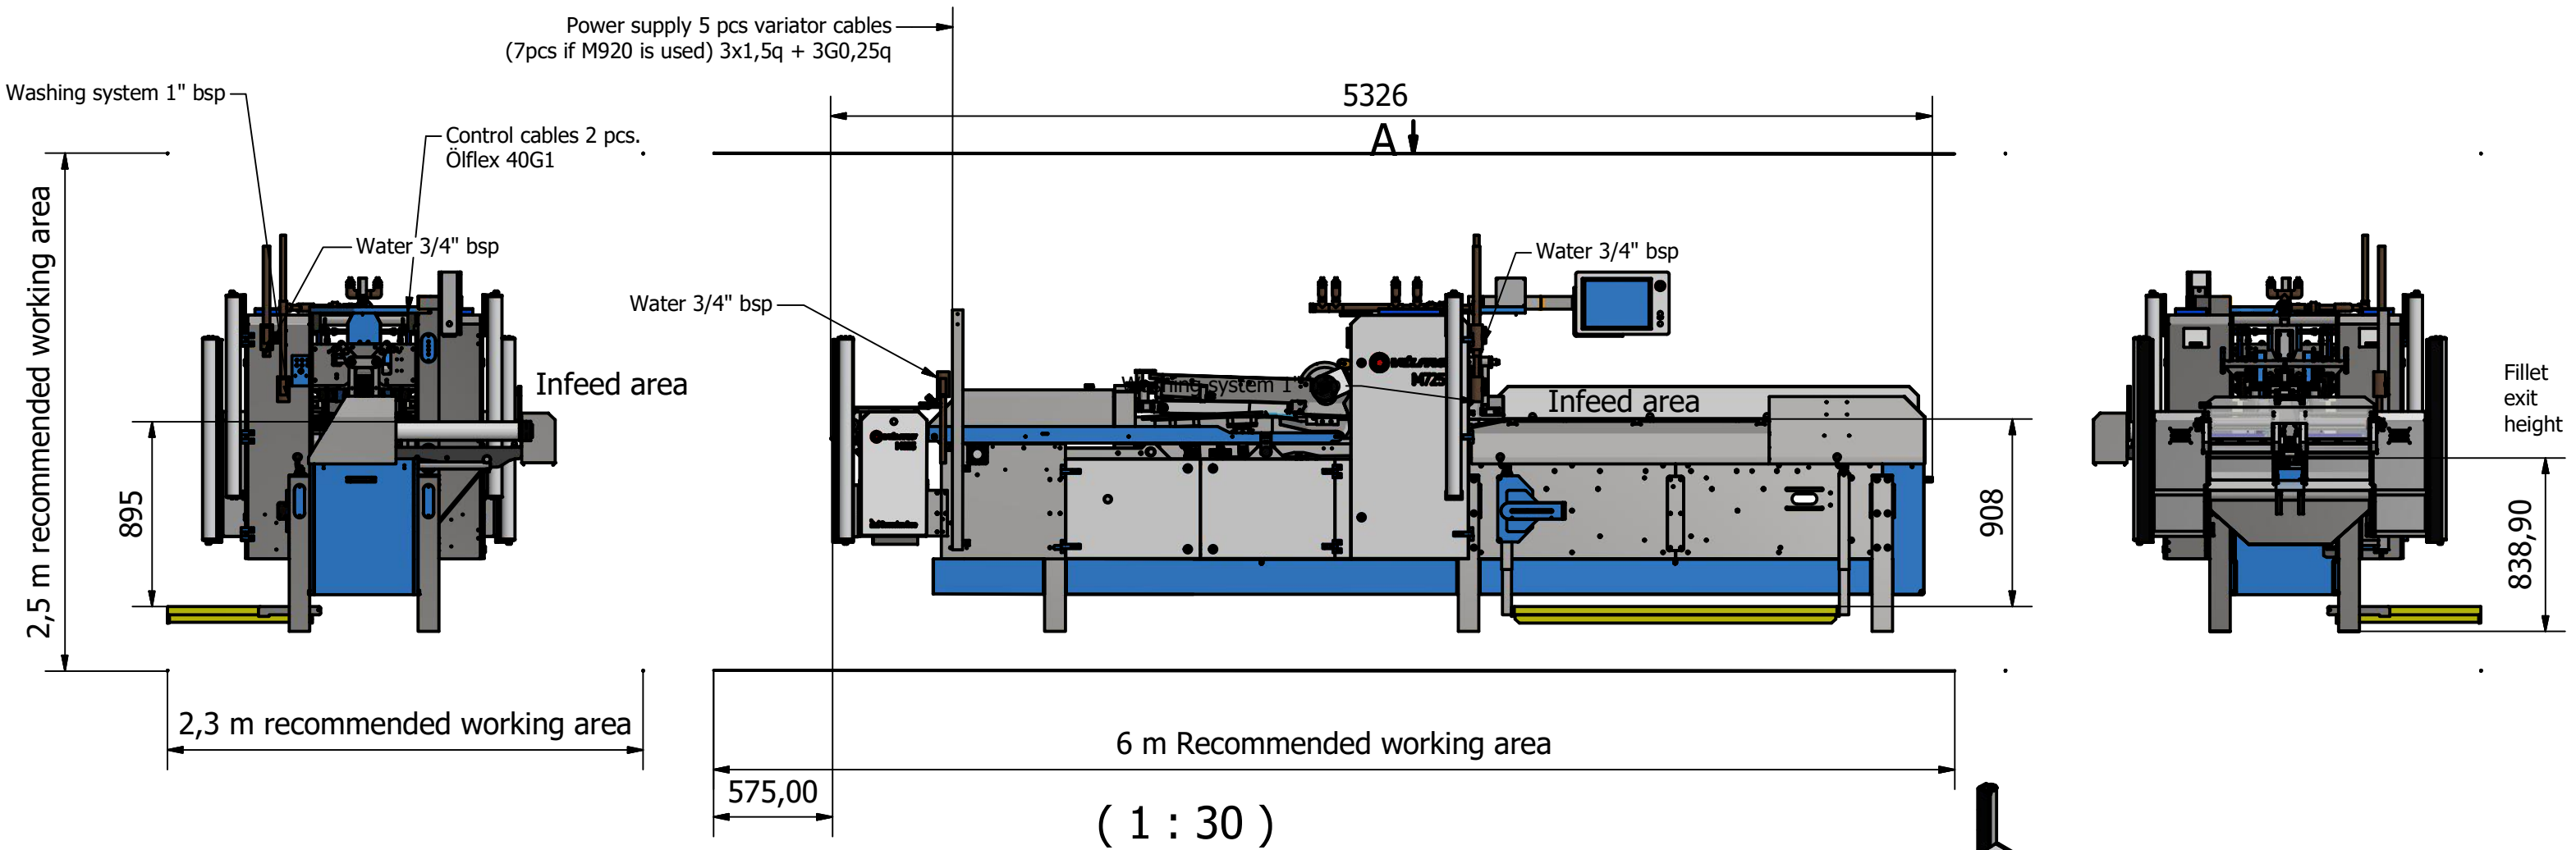

Front view

Left side view

Rear view

Top view

Drawn by: Elvar	Designed by: Bjarmi.	Approved by	Date	Date 04/11/2016	
		M725		Edition	Sheet 1 / 1
		Scale (1:30)			