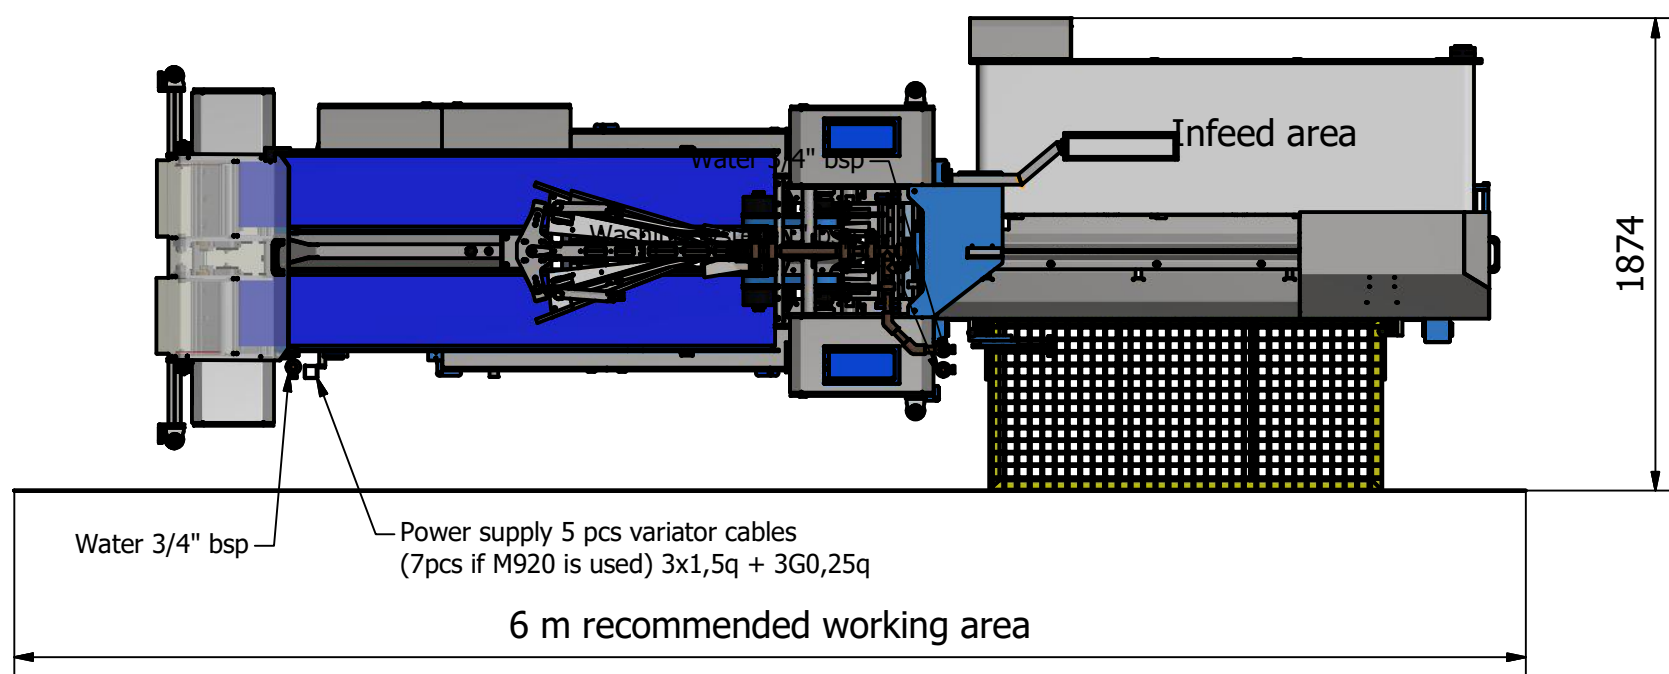

Front view

Left side view

Rear view

Top view

Drawn by: Elvar	Designed by: Bjarmi.	Approved by	Date	Date 04/11/2016	
		M725		Edition	Sheet 1 / 1
		Scale (1:30)			